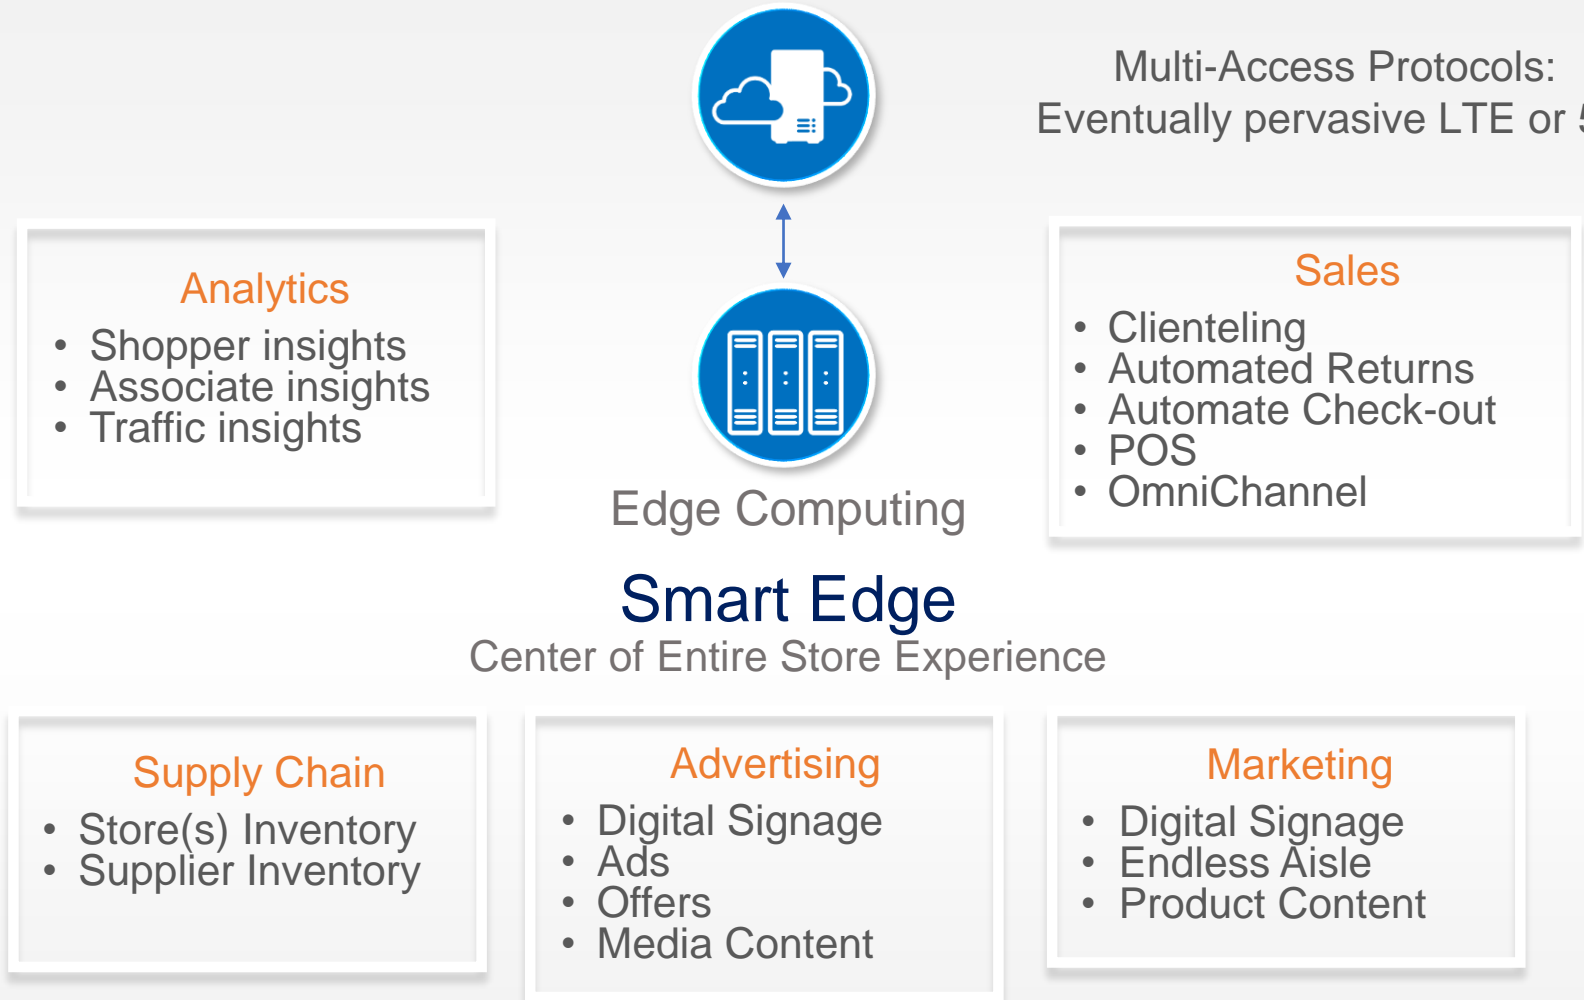

## Software Defined Network Function/SD-X

Cache/CDN

SD-WAN

Service Chaining

NFV / VNF

## Interface / Integration

Presence and Location/Geo-location  
Application Performance Management  
(APM) solutions  
(App Dynamics, New Relic, Stackify, Splunk, etc.)

Mobile Device Management  
(Mobileiron, Airwatch, etc.)

# Edge Computing - Efficient Retail

For competitive and efficiency reasons, brick and mortar stores are investing in new technologies.

- Designed and foundational to the Platform
- Hard in the middle – protects against insider threats
- Protection framework assumes hostile environment
- Zero-trust architecture (even internal microservices)
- Provides unprecedented audit capability
- Best practice tools for visibility to threatening behaviors
- Telemetry, DPI, etc.
- Leverage Intel Security Tools in Platform