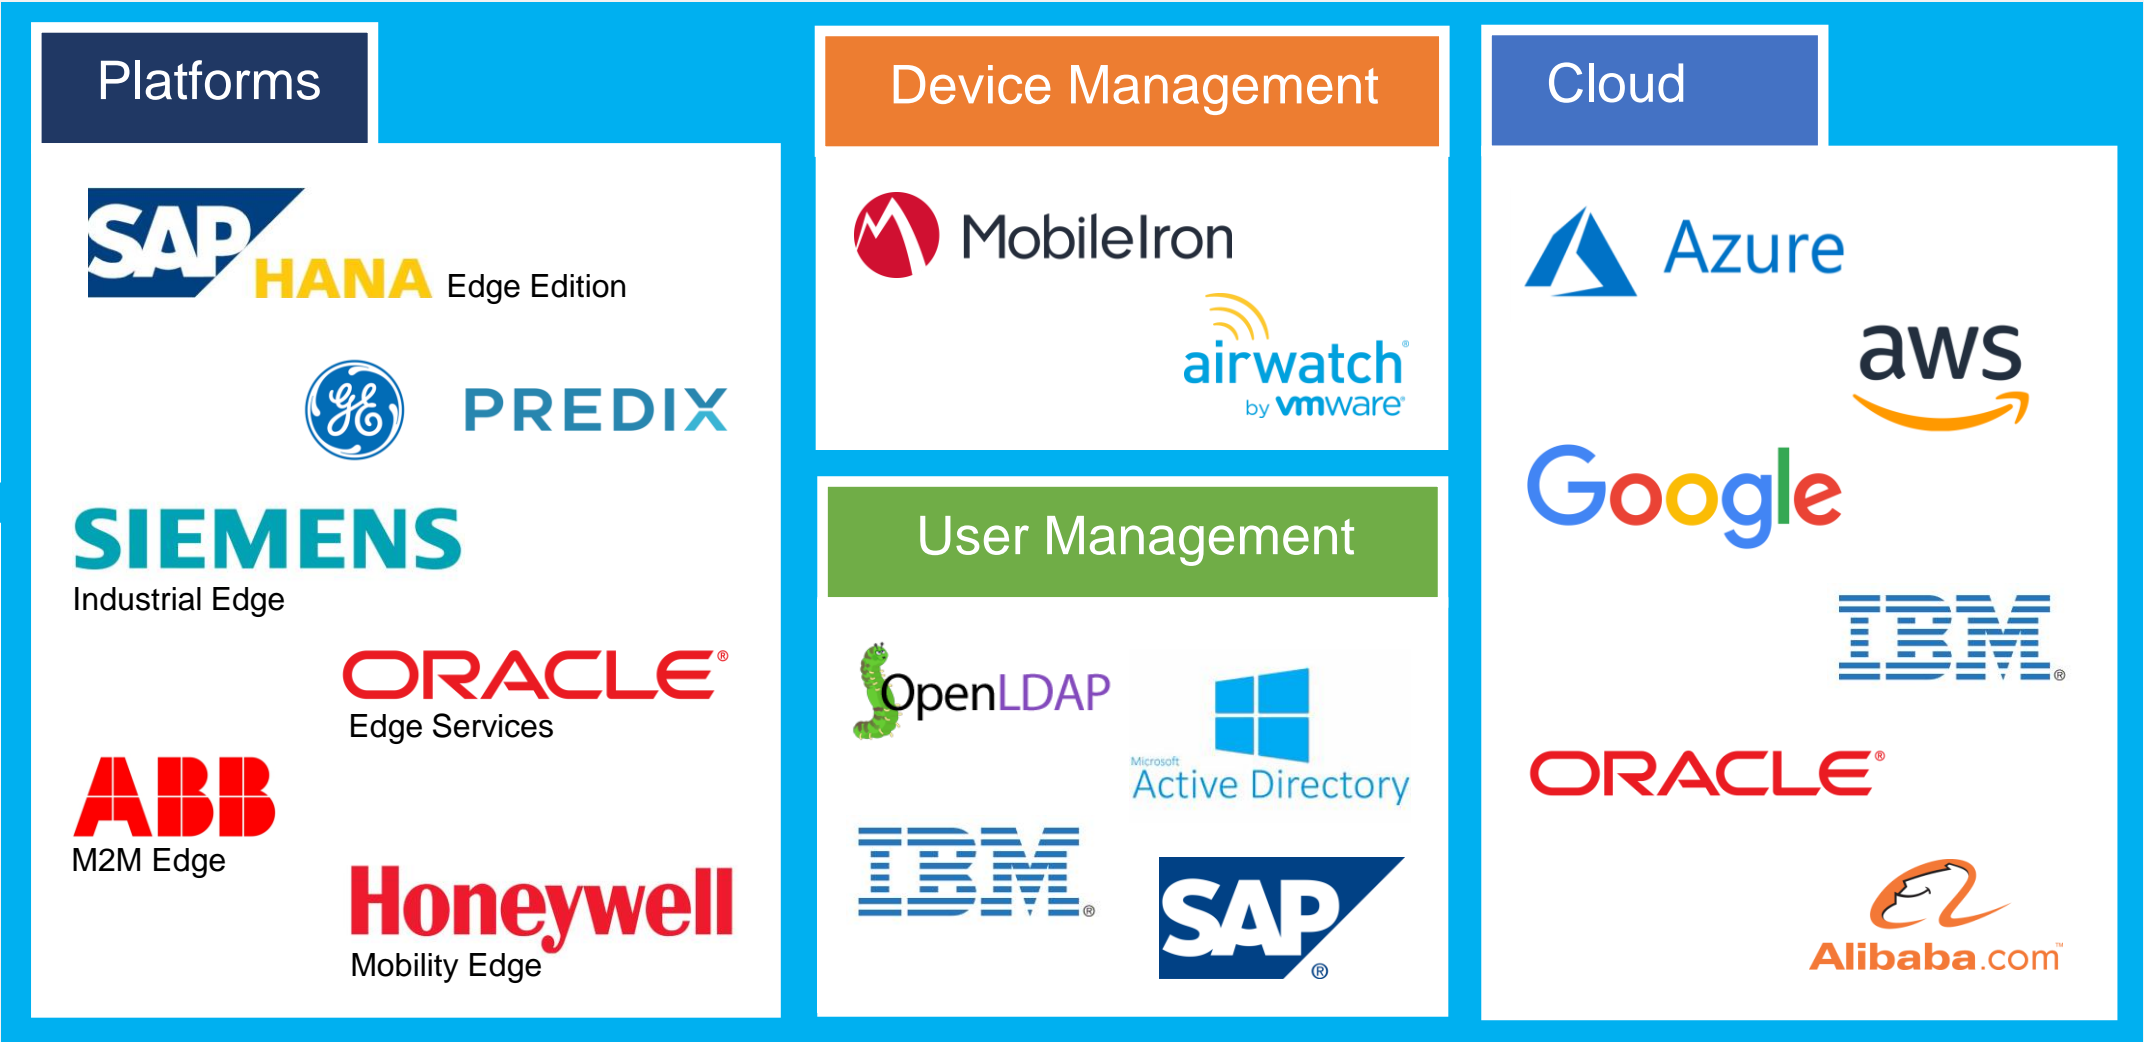

Smart Edge Enterprise Alignment