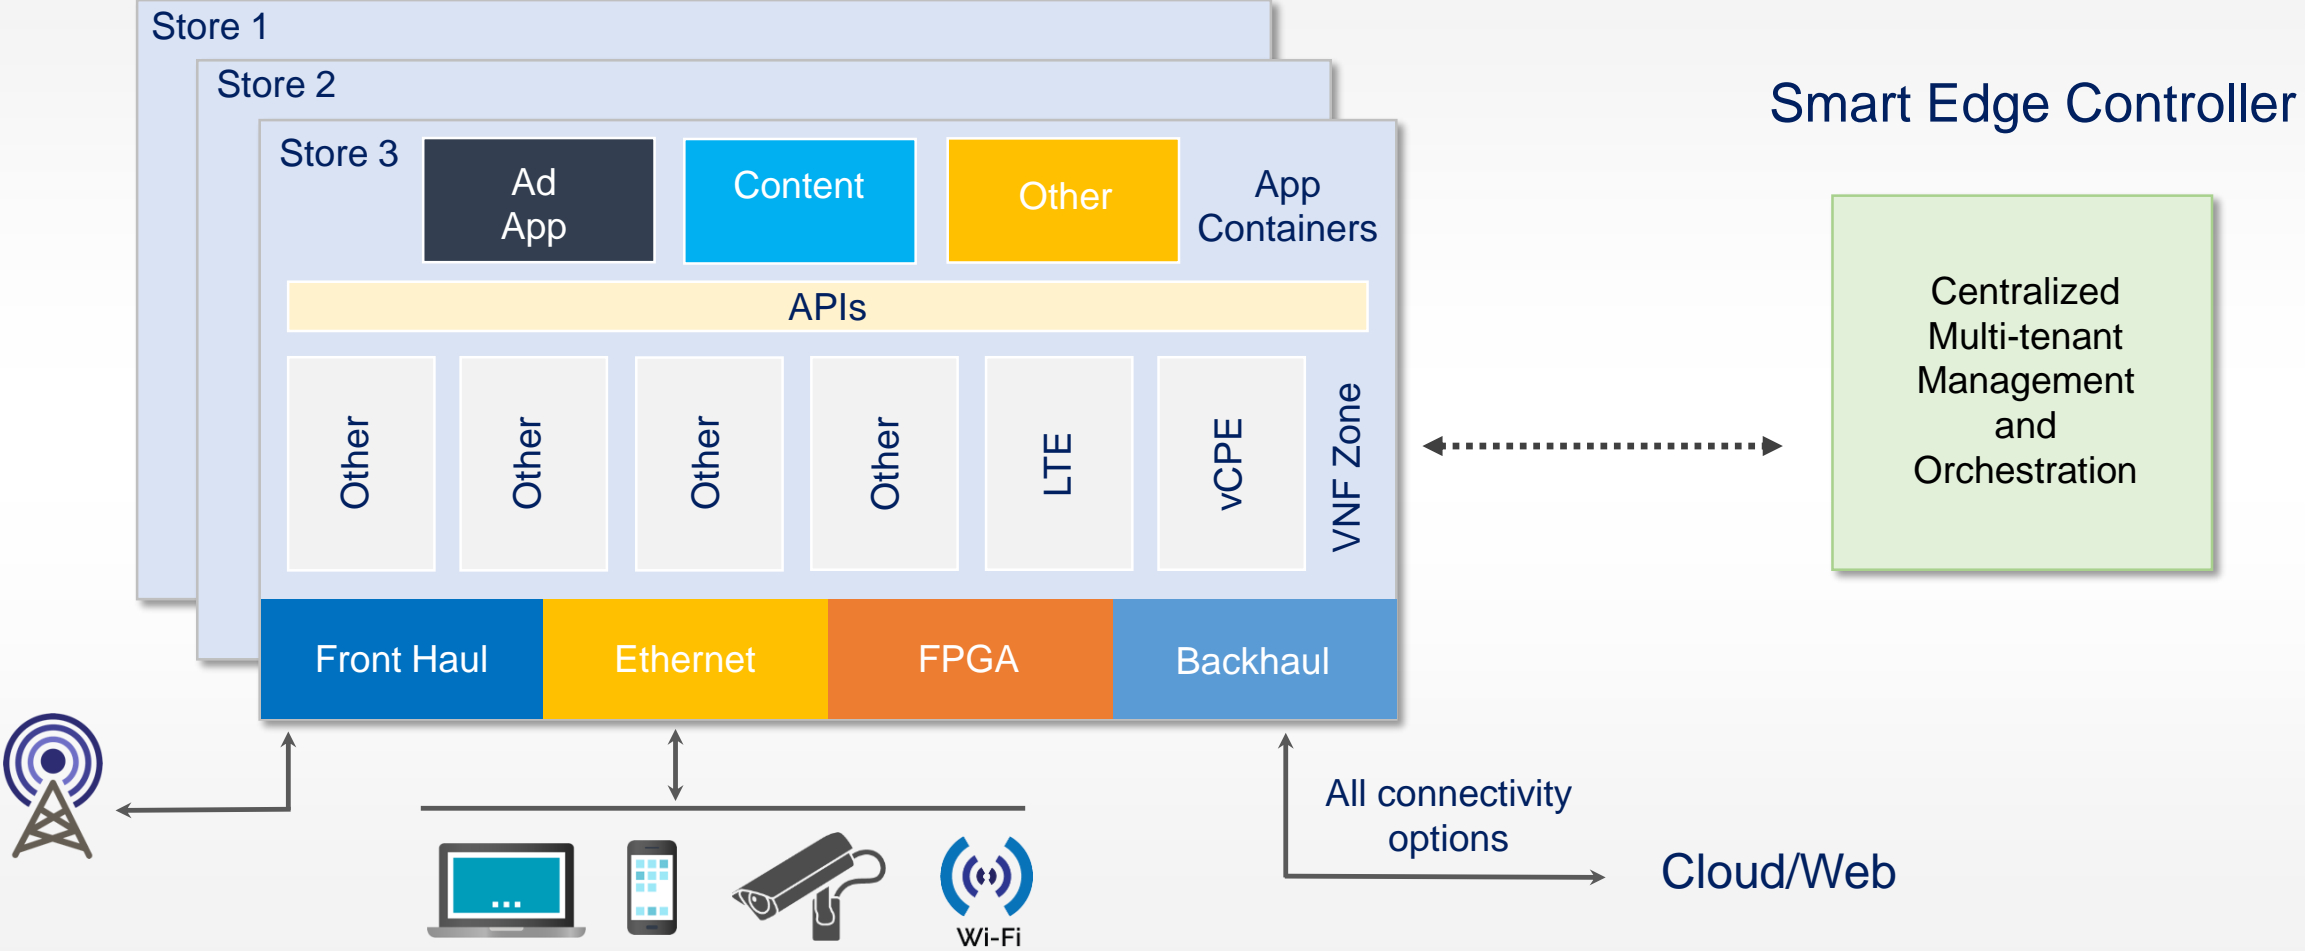

# Hardware: Move, Store & Process the Data

### ADJACENT TECHNOLOGIES

Intel® Ethernet Controller	Intel® Silicon Photonics	Intel® OPTANE™ DC PERSISTENT MEMORY	Intel® OPTANE™ DC SOLID STATE DRIVE	Intel® QuickAssist Technology

Use consistent, scalable & highly programmable architecture from edge to data center

# Deployment Architecture

## Smart Edge MEC Edge Nodes