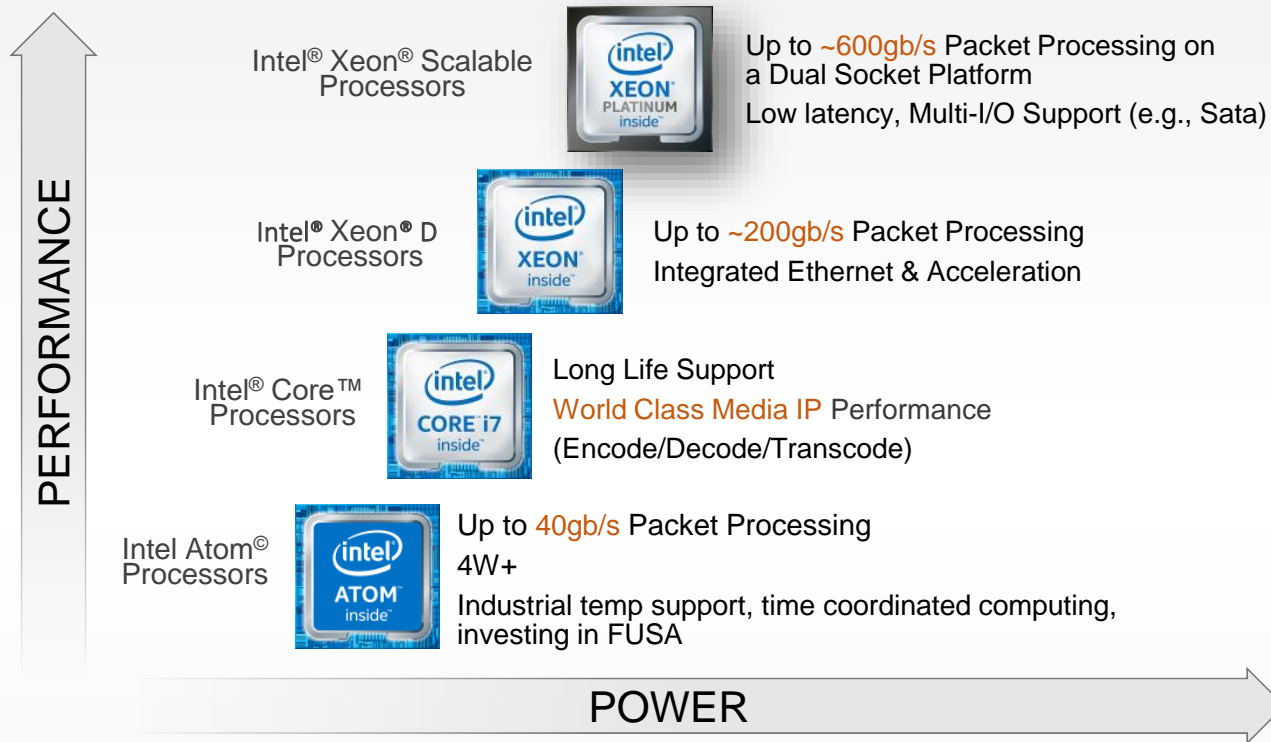

Hardware: Move, Store & Process the Data

ACCELERATION SOLUTIONS

Intel® FPGA	ASSP	Intel® eASIC™ Silicon	VPU	Custom

ADJACENT TECHNOLOGIES

Intel® Ethernet Controller	Intel® Silicon Photonics	Intel® OPTANE™ DC PERSISTENT MEMORY	Intel® OPTANE™ DC SOLID STATE DRIVE	Intel® QuickAssist Technology

Use consistent, scalable & highly programmable architecture from edge to data center

Intel, the Intel logo, the Intel Inside logo, Intel Atom, Intel Core, Intel Optane, Arria, eASIC, Movidius and Xeon are trademarks of Intel Corporation or its subsidiaries in the U.S. and/or other countries.