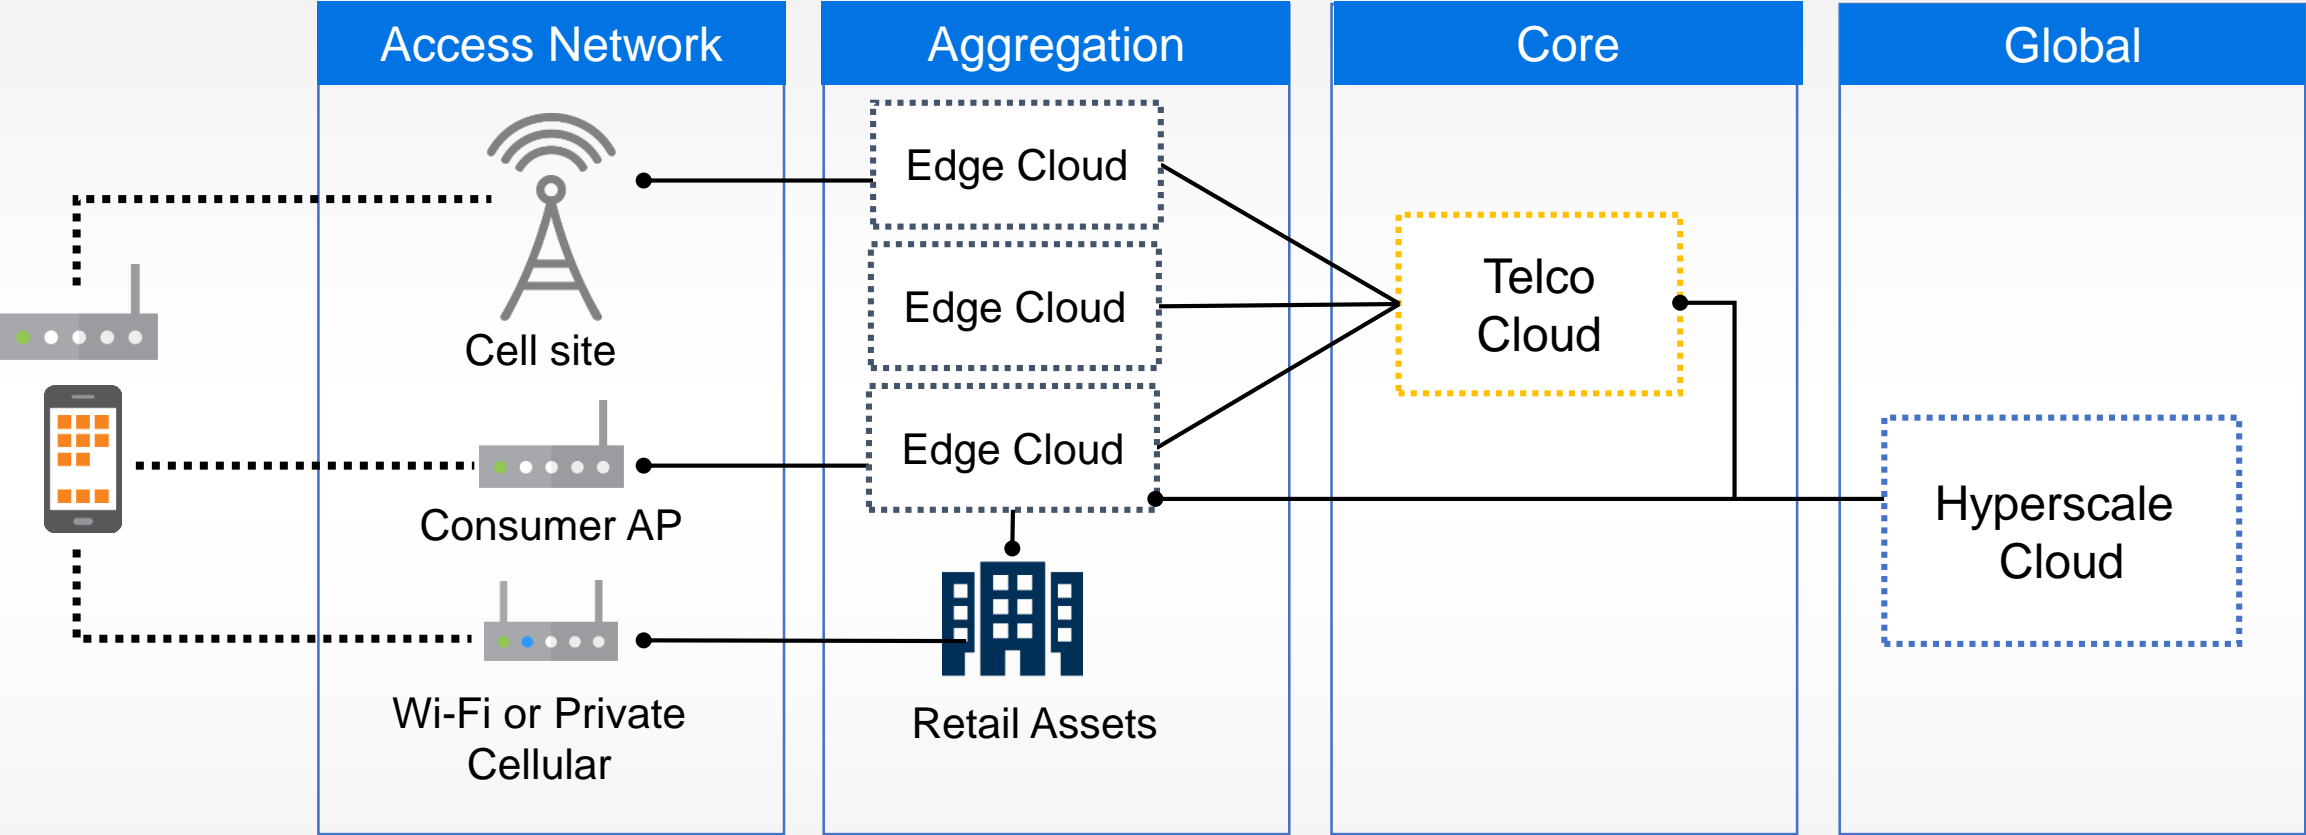

## 1 Use-Case Approach to MEC – Enterprise

- Edge platform targeted at commercial use cases and applications
- Industry Application Suites Aligned
- Simplify LTE for Enterprise
- Security is foundational

## 2 20+ Years of Expertise with Enterprise IT & SP

- Low touch deployments & support automation
- Edge Native aligns for use of Cloud Native applications and processes
- Support VMs, Containers and VNFs in a Single Platform

# Edge Computing Architecture