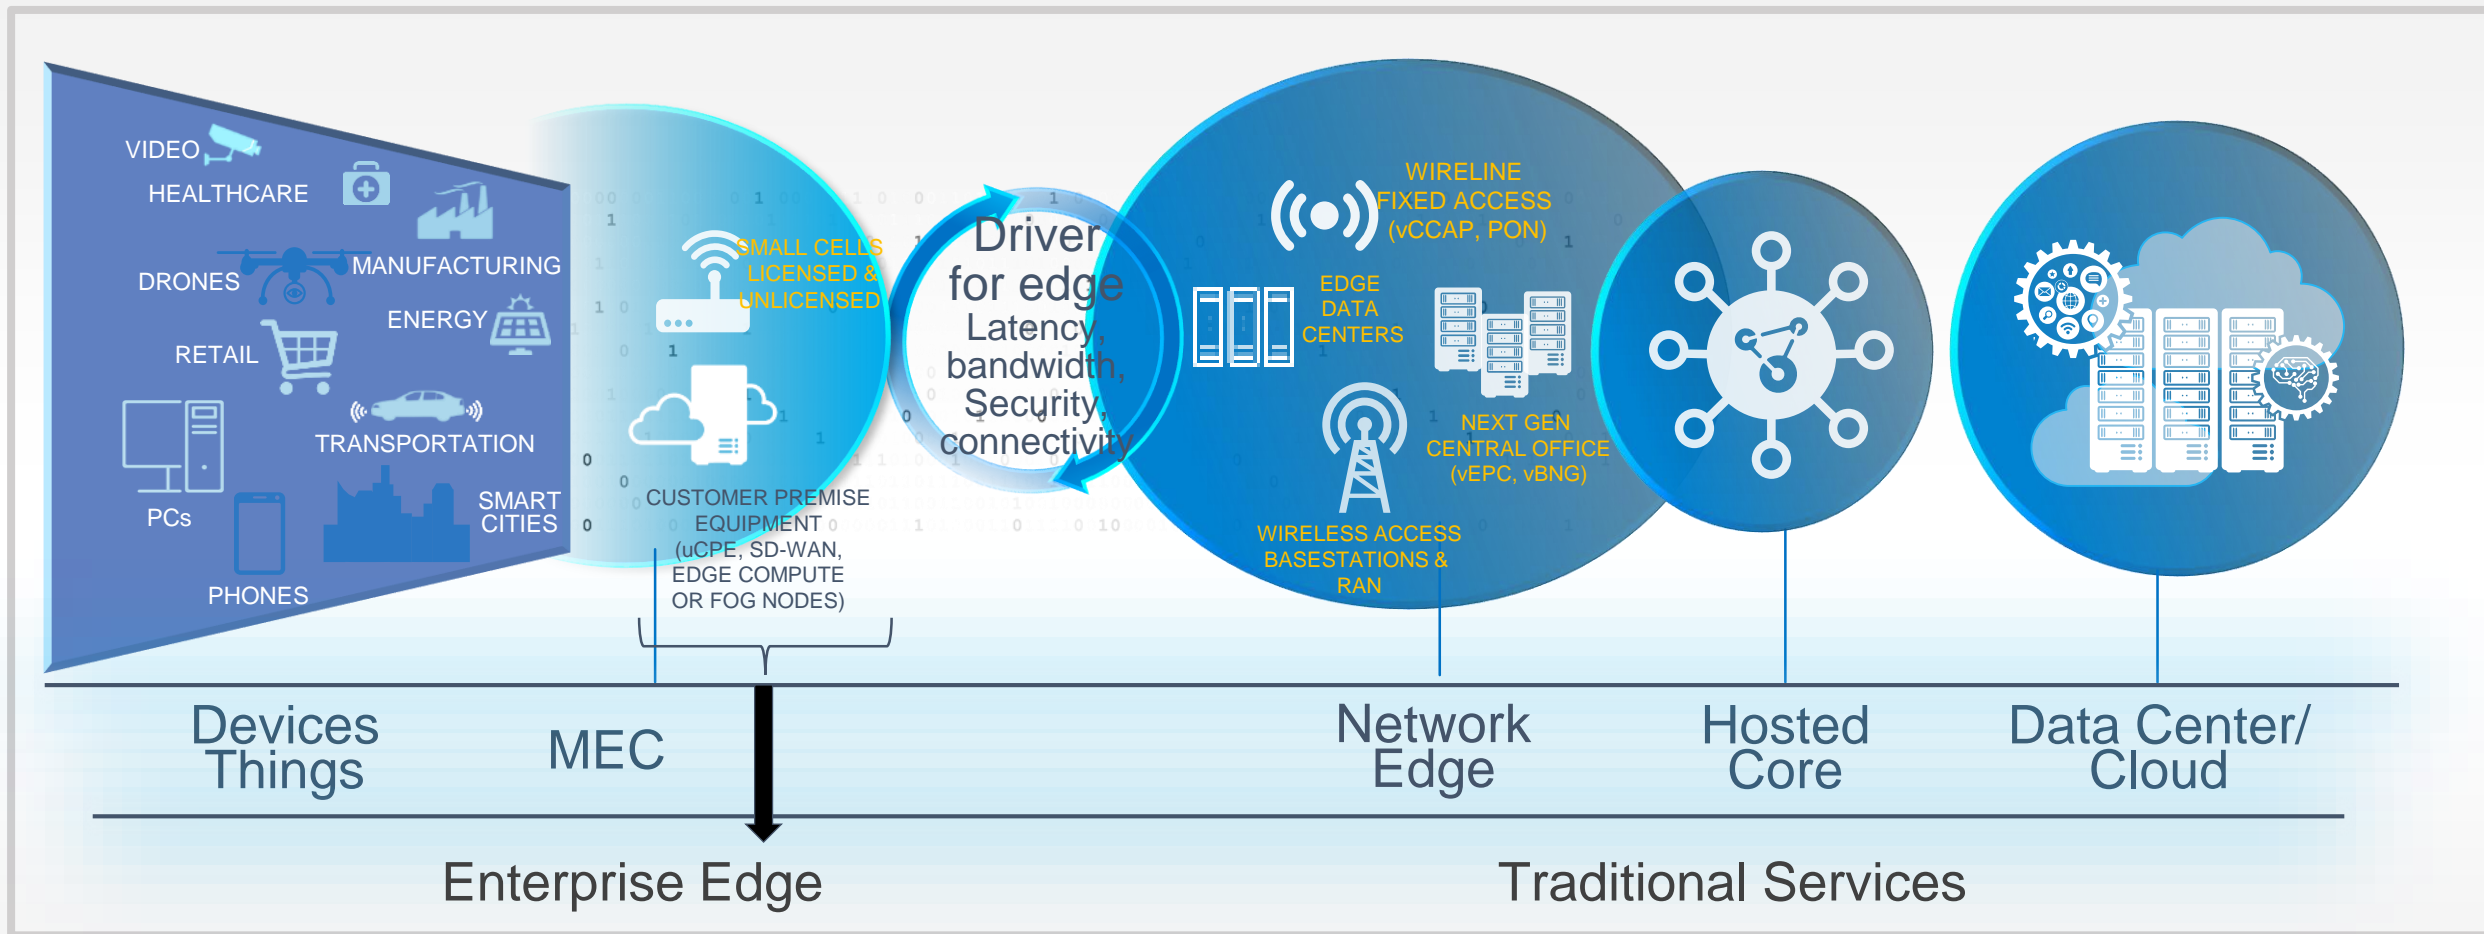

The Different Edges