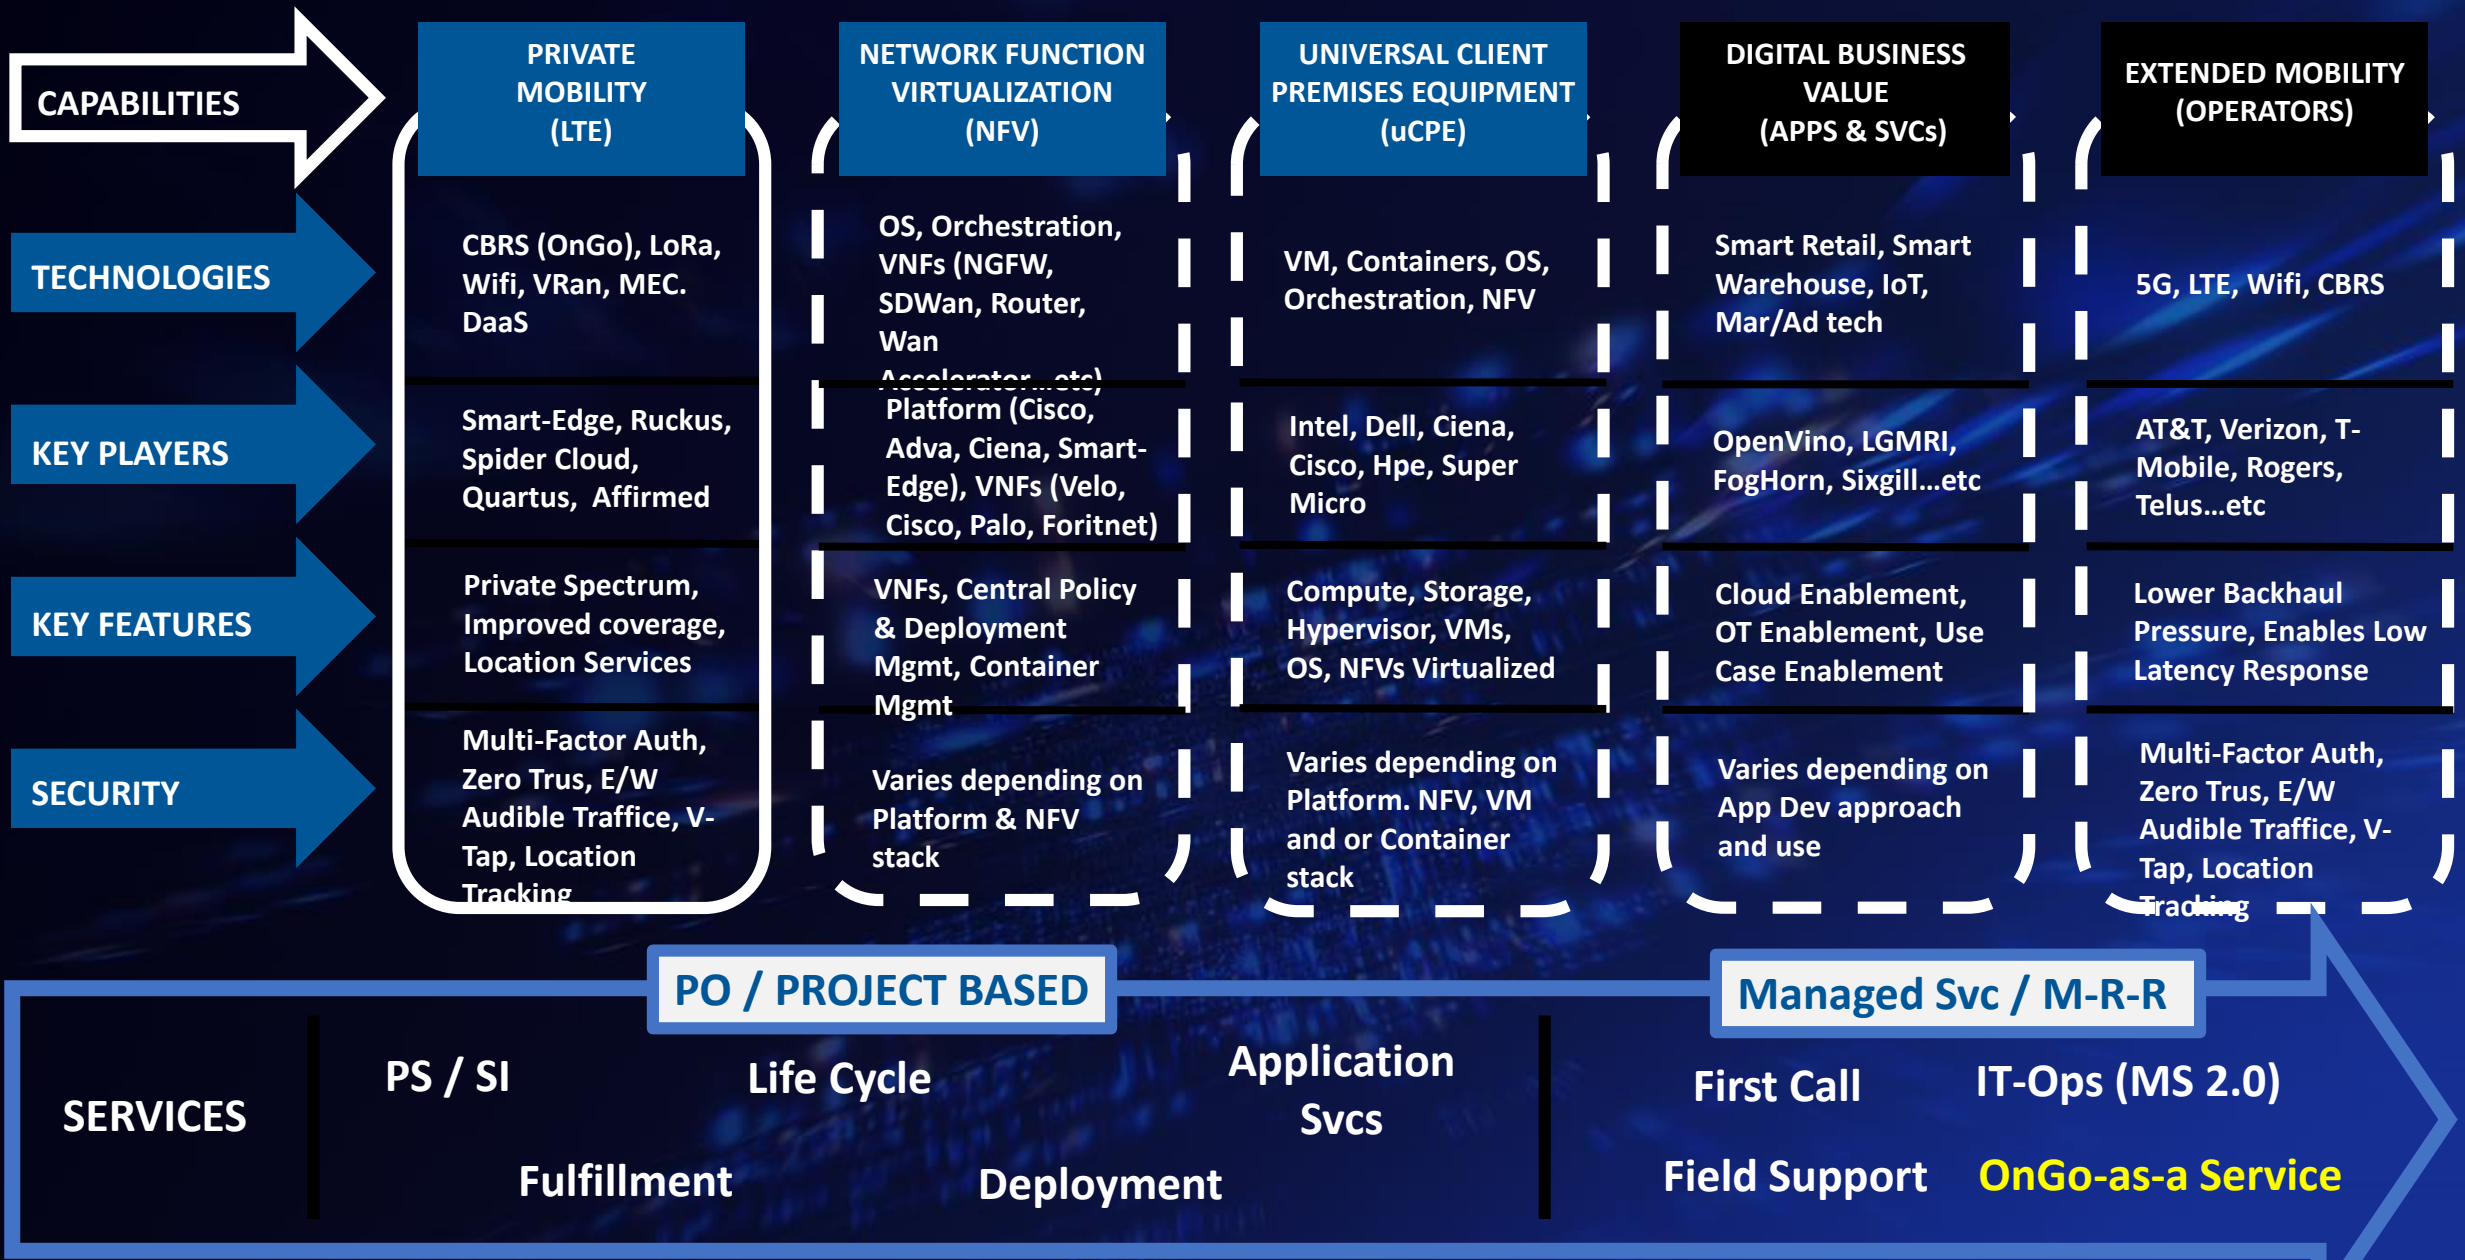

PIVOT EDGE SERVICES > ENTERPRISE EDGE : NETWORK EDGE : CLOUD EDGE : FAR EDGE

PO / PROJECT BASED

Managed Svc / M-R-R

Fulfillment

Deployment

Field Support

OnGo-as-a Service